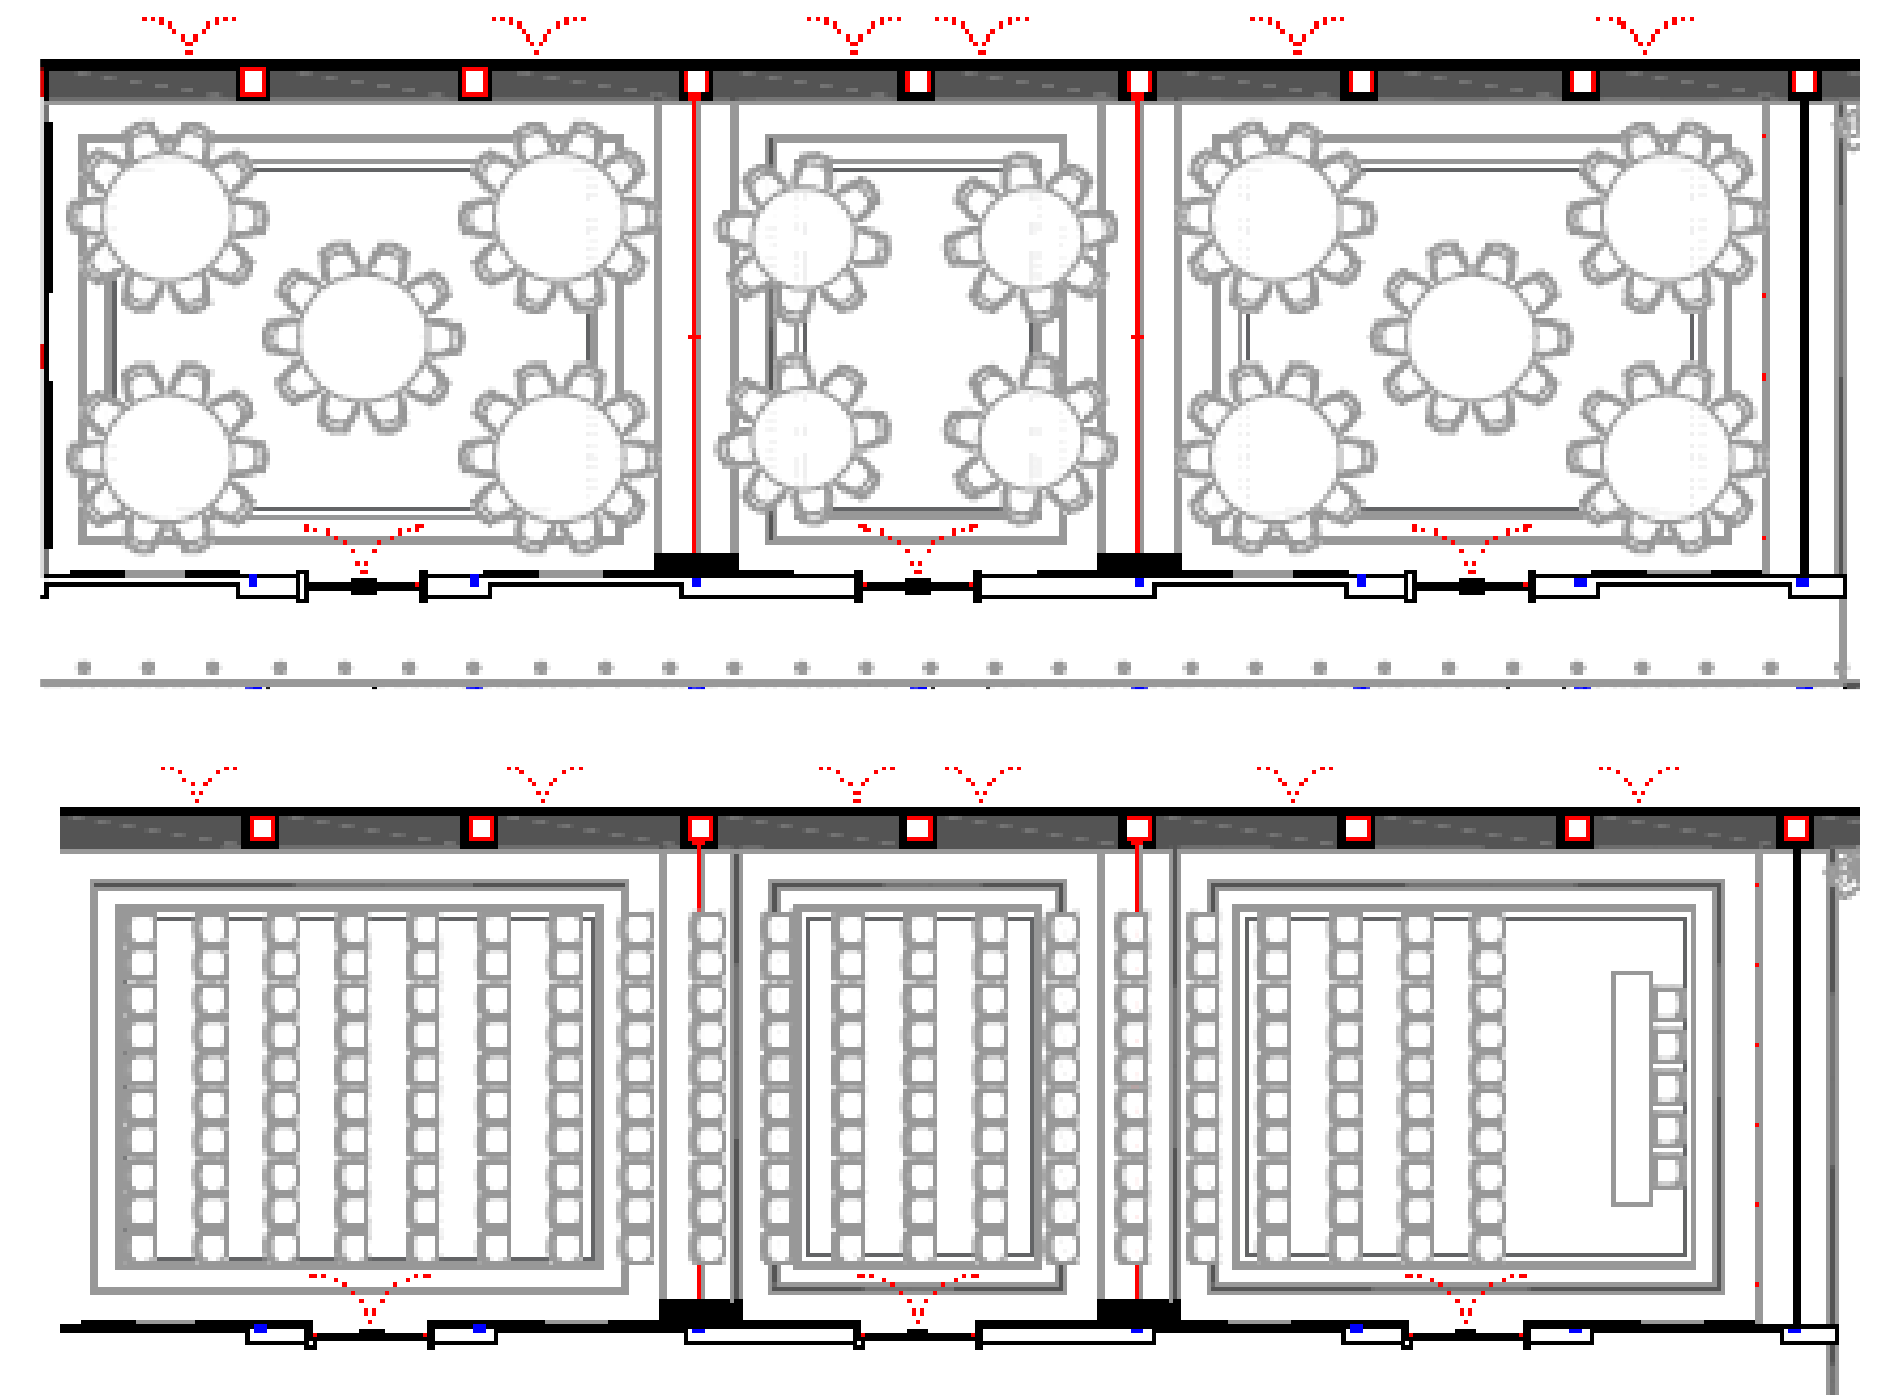

Meeting Rooms

MEASURES & EXTRA INFO							CAPACITY						AV EQUIPMENT			
HALLS	SIZE M²	SIZE FT	WIDE m	LENGHT m	HEIGHT m	SUNLIGHT	THEATER	CLASSROOM	U-SHAPED	BOARDROOM	CABARET	BANQUET	COCKTAIL	BEAMER	SCREEN	AUDIO
BLESSED BALLROOM (1+2+3)	212	2282	7,86	26,82	4,45	Yes	180	78	-	-	84	140	180	PT-EZ590	406X228	BUILT-IN
LLEVANT (1)	79	850	7,86	9,82	4,45	Yes	70	36	18	21	36	60	75	PT-EZ590	406X228	BUILT-IN
MISTRAL (2)	52	559	7,86	6,80	4,45	Yes	40	25	12	12	12	20	60	-	-	BUILT-IN
PONENT (3)	80,87	870	7,86	10,20	4,45	Yes	70	36	18	21	36	60	75	-	-	BUILT-IN

WI-FI

SUNLIGHT

SCREENS AND PROJECTORS

AUDIO SYSTEM

CAR & PRODUCT LAUNCHES

INCENTIVES

CONFERENCES

Meeting Rooms