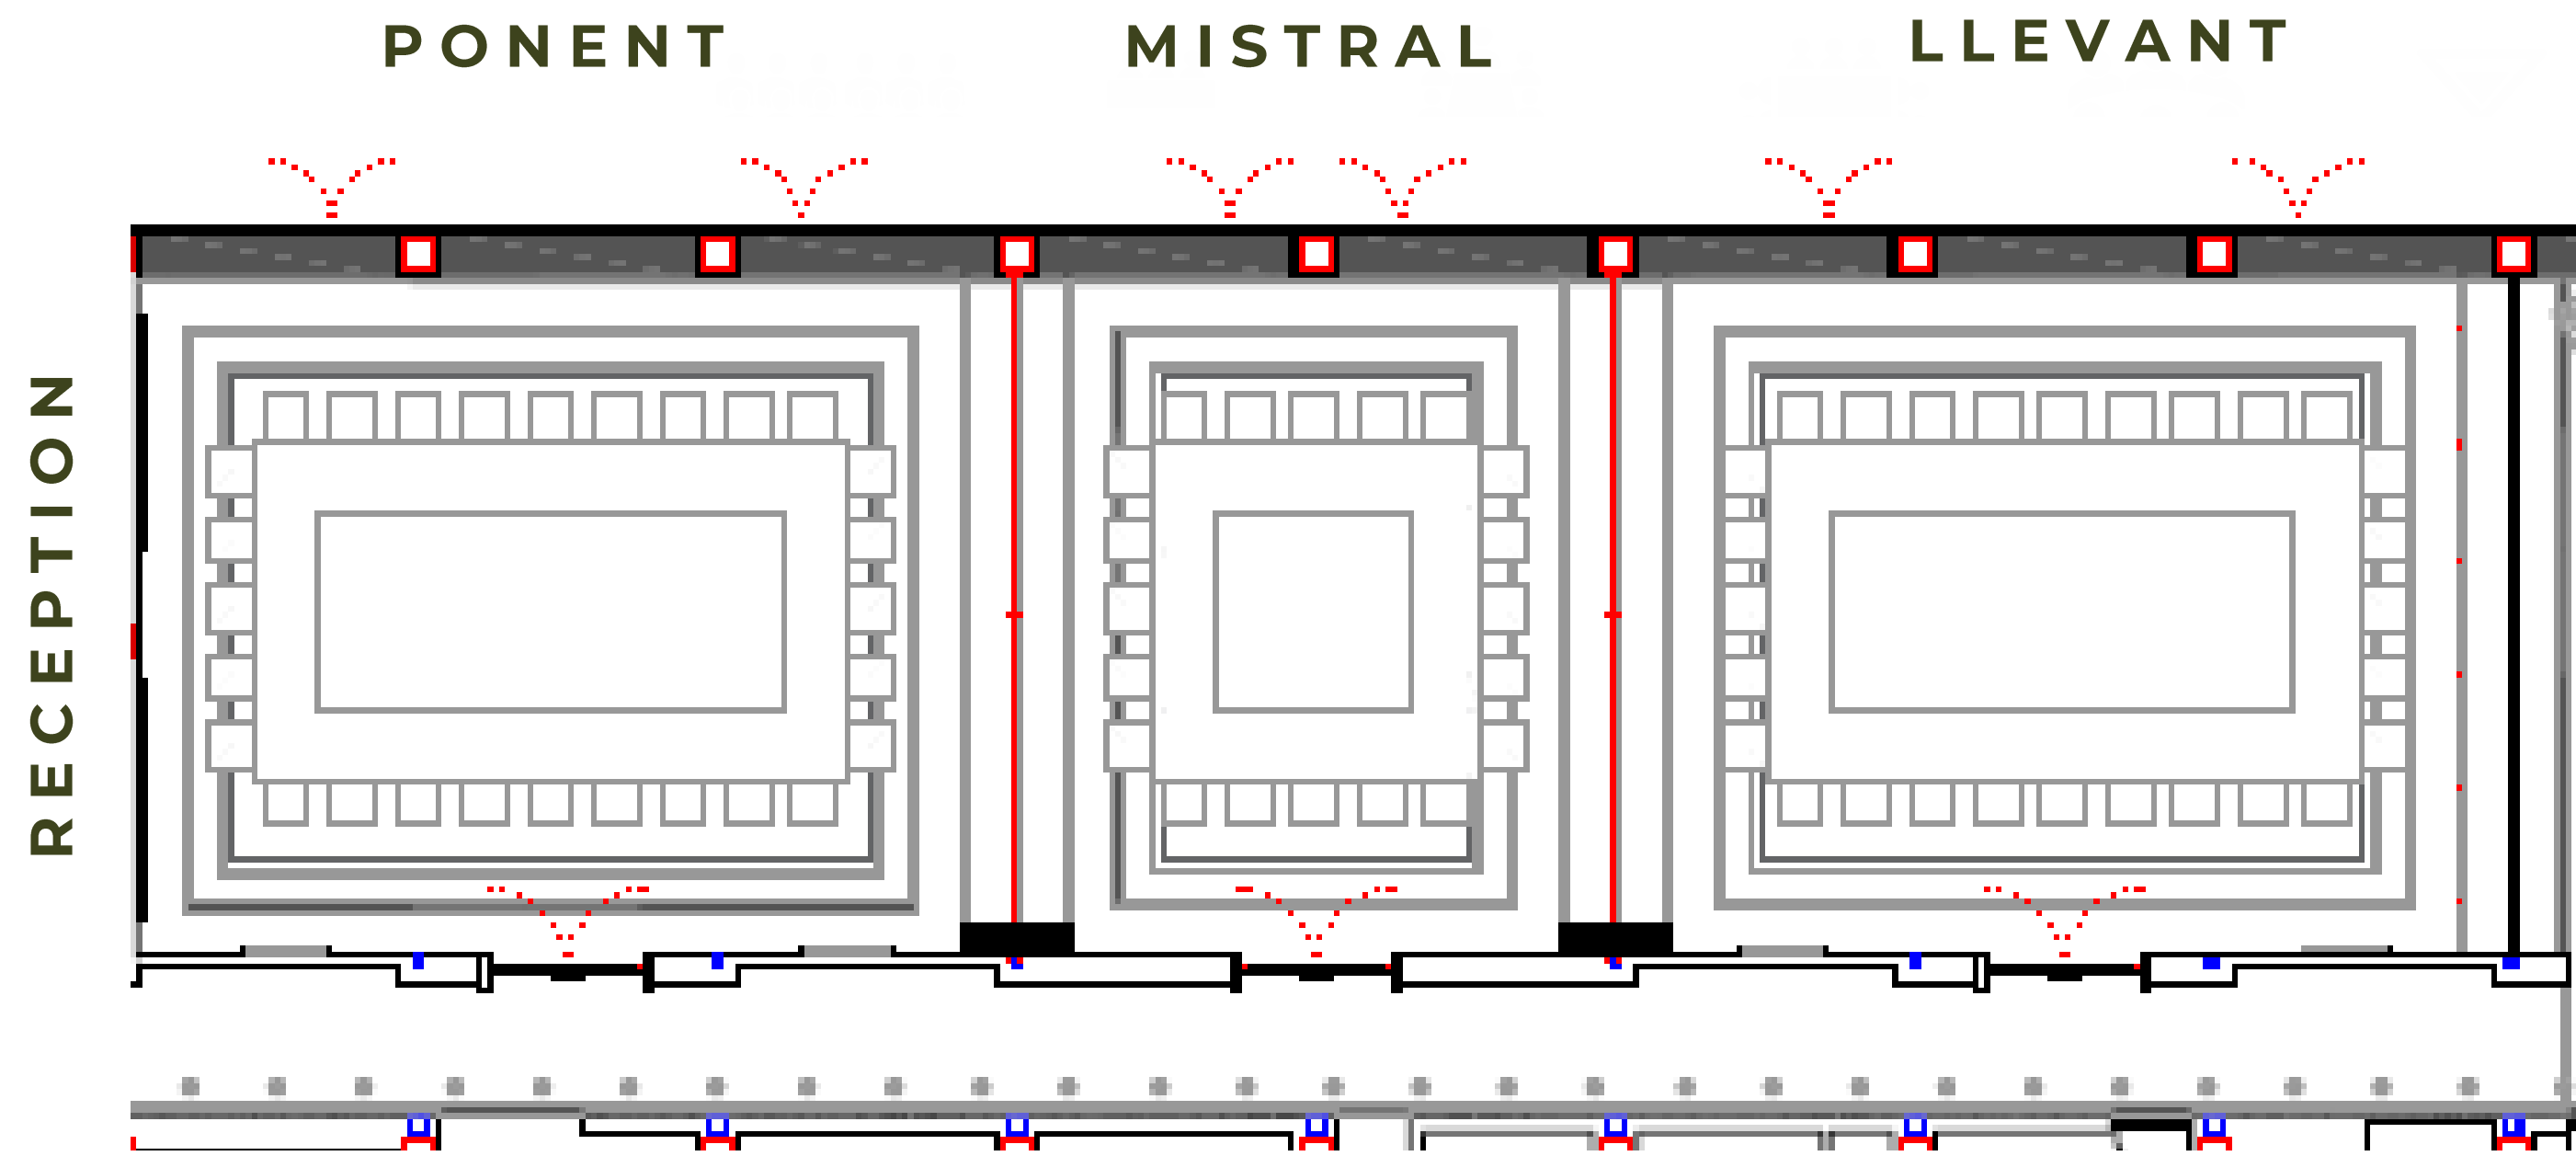

Meeting Rooms

MEASURES & EXTRA INFO							CAPACITY						AV EQUIPMENT			
HALLS	SIZE M²	SIZE FT	WIDE m	LENGHT m	HEIGHT m	SUNLIGHT	THEATER	CLASSROOM	U-SHAPED	BOARDROOM	CABARET	BANQUET	COCKTAIL	BEAMER	SCREEN	AUDIO
BLESSED BALLROOM (1+2+3)	212	2282	7,86	26,82	4,45	Yes	180	78	-	-	84	140	180	PT-EZ590	406X228	BUILT-IN
LLEVANT (1)	79	850	7,86	9,82	4,45	Yes	70	36	18	21	36	60	75	PT-EZ590	406X228	BUILT-IN
MISTRAL (2)	52	559	7,86	6,80	4,45	Yes	40	25	12	12	12	20	60	-	-	BUILT-IN
PONENT (3)	80,87	870	7,86	10,20	4,45	Yes	70	36	18	21	36	60	75	-	-	BUILT-IN

WI-FI

SUNLIGHT

SCREENS AND PROJECTORS

AUDIO SYSTEM

CAR & PRODUCT LAUNCHES

INCENTIVES

CONFERENCES

Meeting Rooms