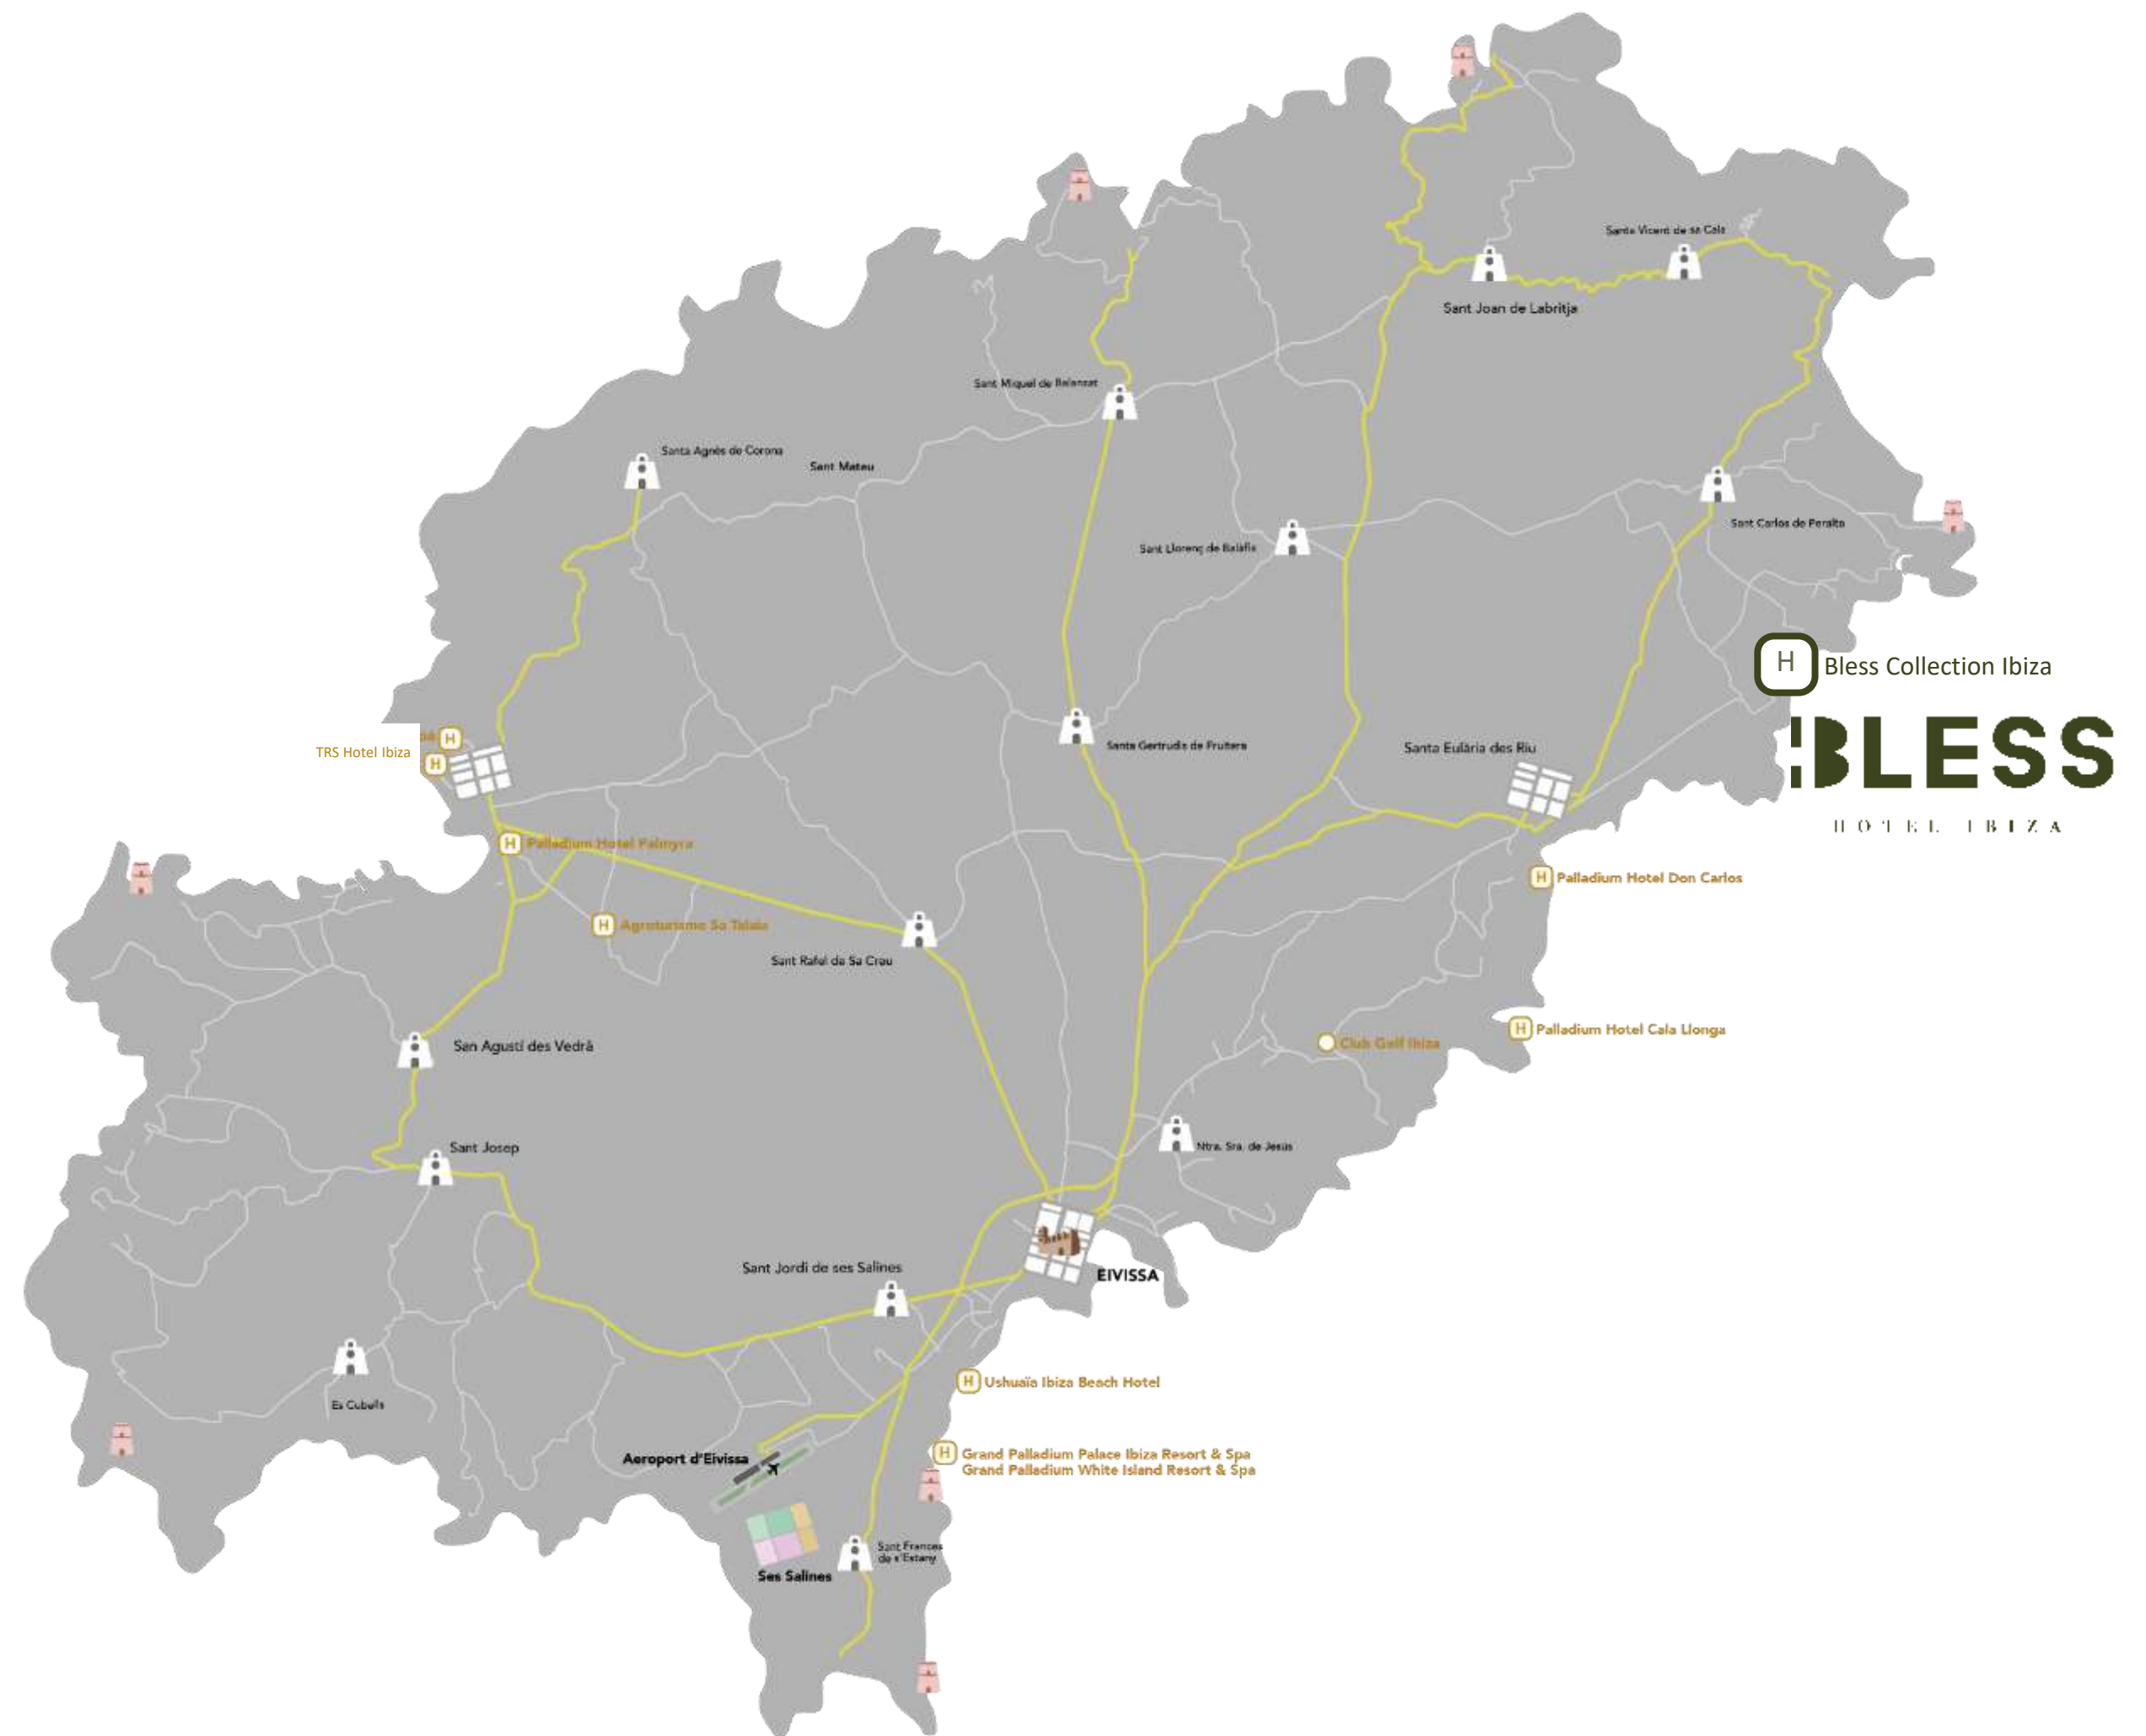

Hotel Information

BLESS HOTEL IBIZA

CATEGORY: 5 Stars

BRAND: Bless Collection Hotels | Palladium Hotel Group

TOTALLY REFURBISHED: 2019

NR. ROOMS: 151

NR OF MEETINGS ROOMS: 3

LARGEST MEETING ROOM: 212m² (180 people theater style)

ADDRESS: Av. Cala Nova s/n, 07849 Santa Eulària des Riu (Ibiza)

TELEPHONE: +34 971 396 734

HOW TO ARRIVE: By car, taxi or bus

GPS - POS: 38°52'59.73"N, 1°24'10.20"E

LOCAL CURRENCY: Euro | VAT: 10%

GROUP BOOKINGS: mice.ibiza@blesscollectionhotels.com