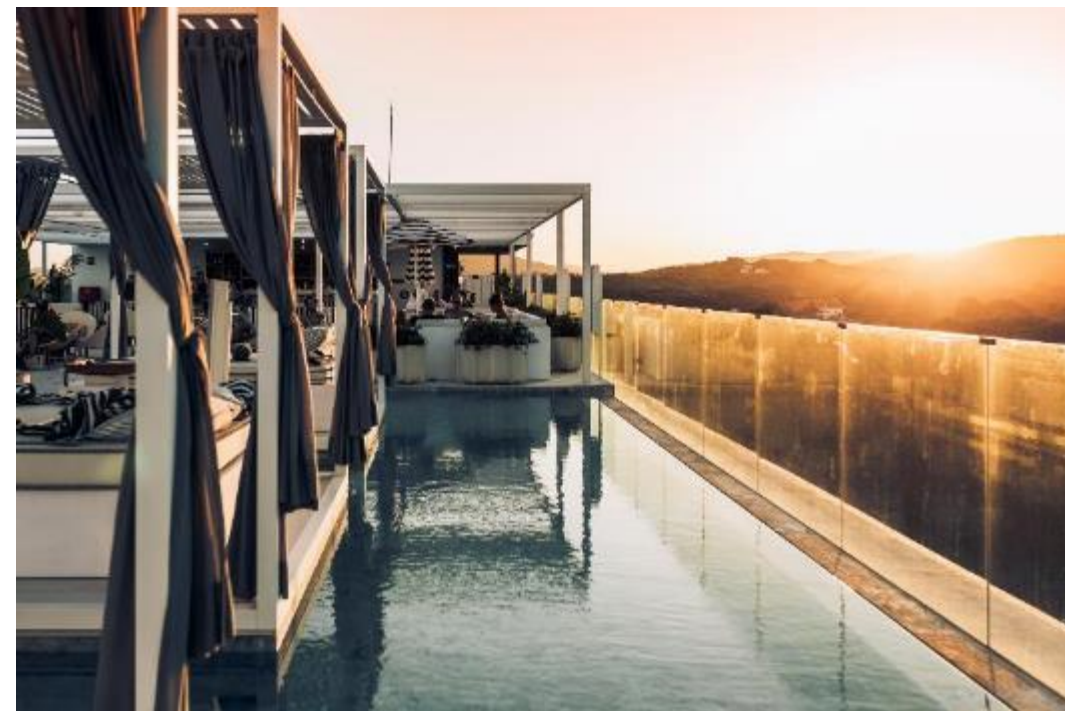

- WI-FI
- SUNLIGHT
- SCREENS AND PROJECTORS
- AUDIO SYSTEM
- CAR & PRODUCT LAUNCHES
- INCENTIVES
- CONFERENCES

Meeting Rooms

Restaurants

Restaurants

EPIC ROOFTOP

TYPE OF COUSINE: MEDITERRANEAN

MAX. CAPACITY: 130PAX