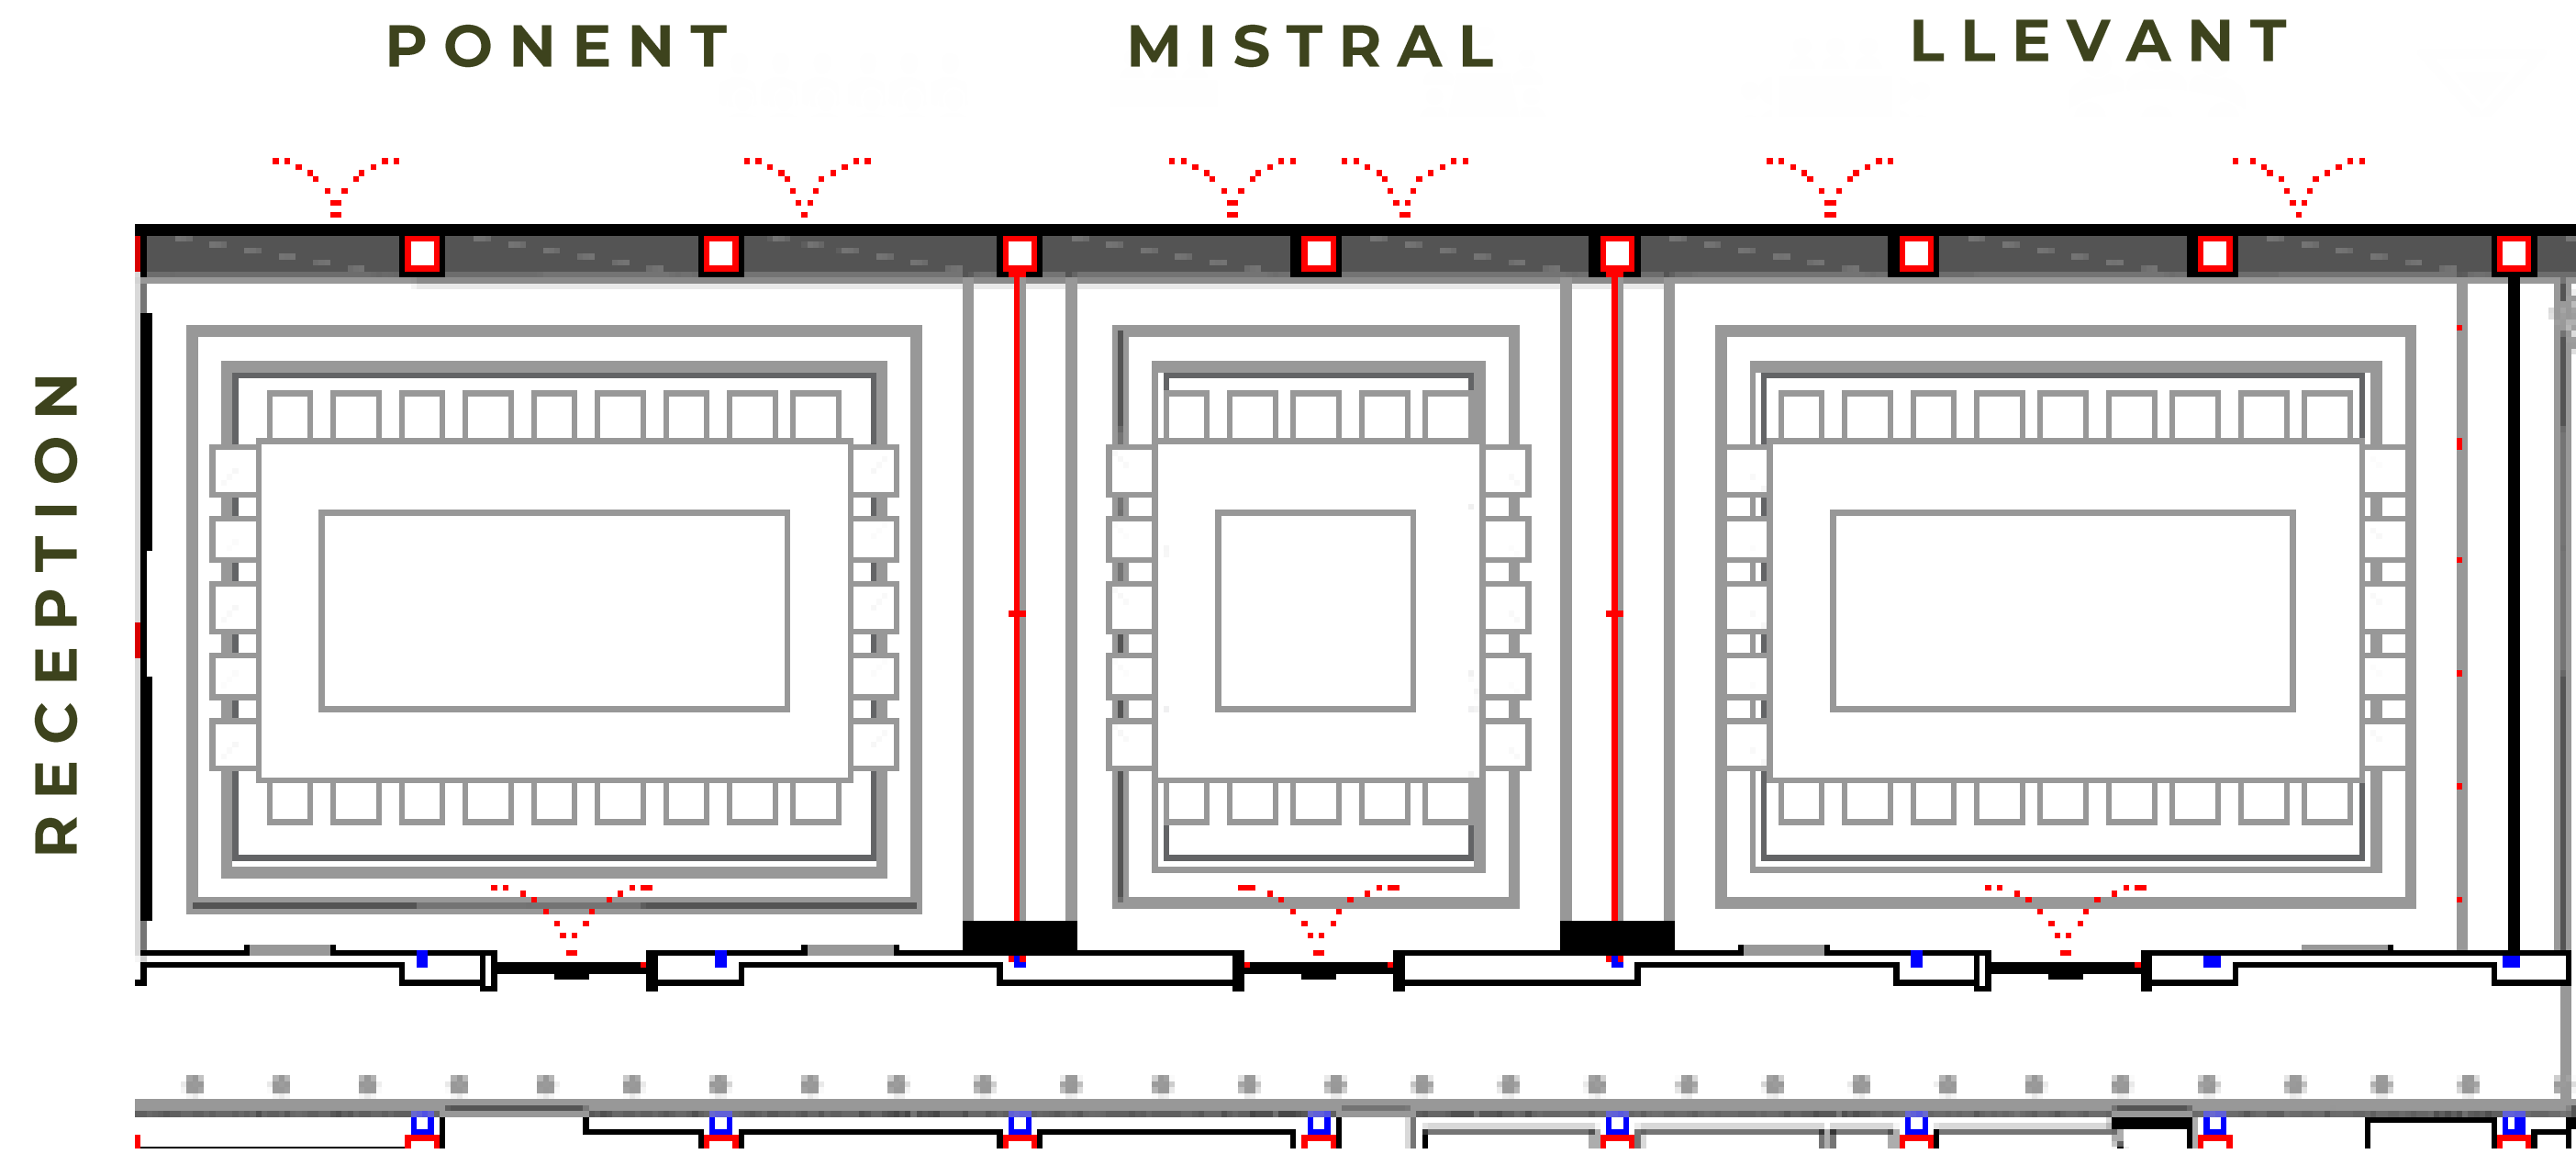

Meeting Rooms

MEASURES & EXTRA INFO							CAPACITY						AV EQUIPMENT			
HALLS	SIZE M²	SIZE FT	WIDE m	LENGHT m	HEIGHT m	SUNLIGHT	THEATER	CLASSROOM	U-SHAPED	BOARDROOM	CABARET	BANQUET	COCKTAIL	BEAMER	SCREEN	AUDIO
BLESSED BALLROOM (1+2+3)	212	2282	7,86	26,82	4,45	Yes	180	78	-	-	84	140	180	PT-EZ590	406X228	BUILT-IN
LLEVANT (1)	79	850	7,86	9,82	4,45	Yes	70	36	18	21	36	60	75	PT-EZ590	406X228	BUILT-IN
MISTRAL (2)	52	559	7,86	6,80	4,45	Yes	40	25	12	12	12	20	60	-	-	BUILT-IN
PONENT (3)	80,87	870	7,86	10,20	4,45	Yes	70	36	18	21	36	60	75	-	-	BUILT-IN

- WI-FI
- SUNLIGHT
- SCREENS AND PROJECTORS
- AUDIO SYSTEM
- CAR & PRODUCT LAUNCHES
- INCENTIVES
- CONFERENCES

Meeting Rooms