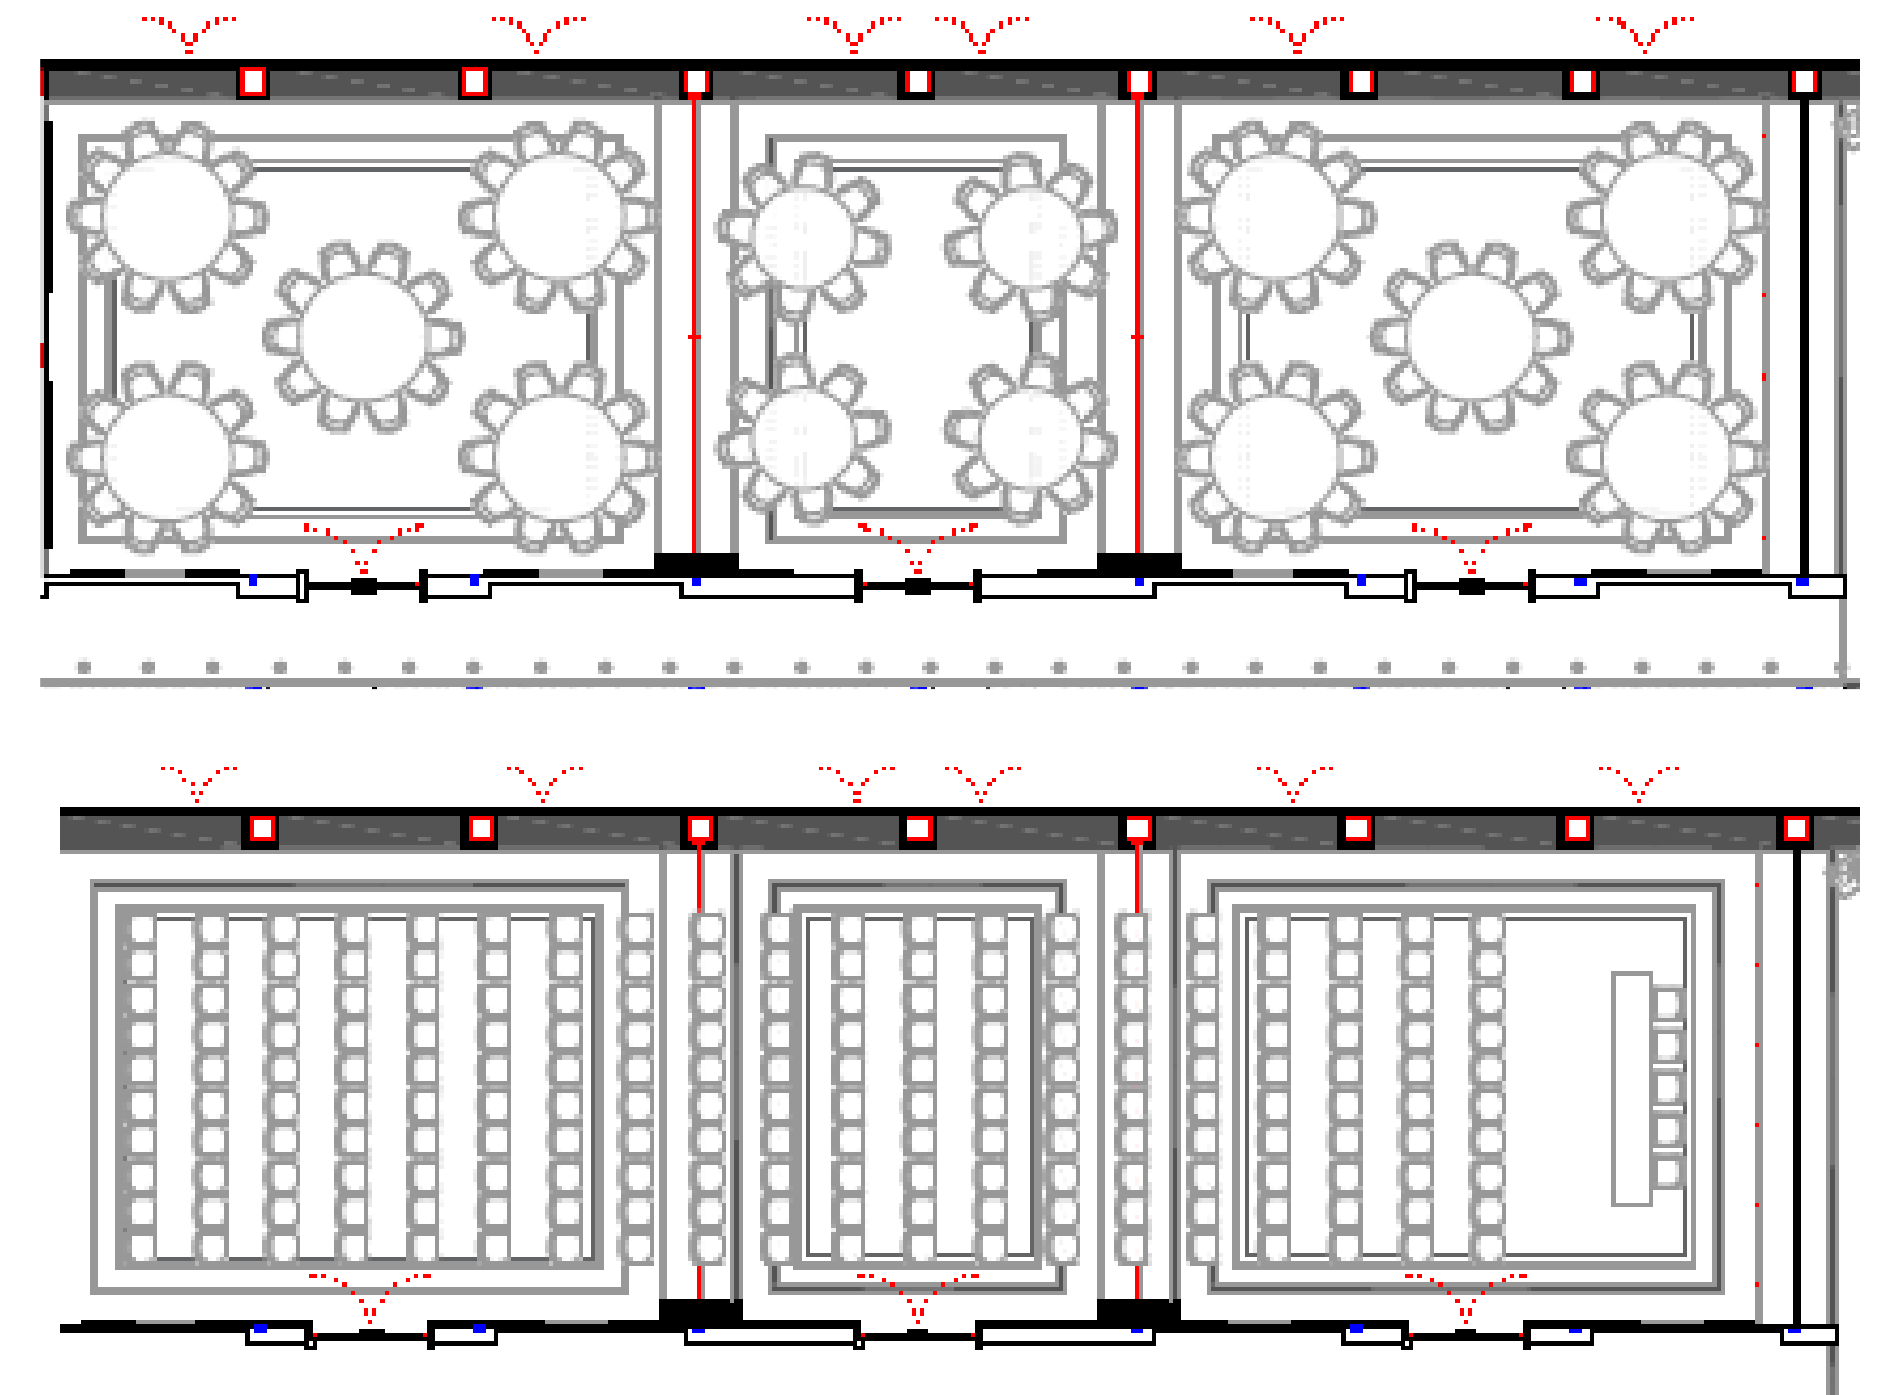

Meeting Rooms

MEASURES & EXTRA INFO							CAPACITY						AV EQUIPMENT			
HALLS	SIZE M²	SIZE FT	WIDE m	LENGHT m	HEIGHT m	SUNLIGHT	THEATER	CLASSROOM	U-SHAPED	BOARDROOM	CABARET	BANQUET	COCKTAIL	BEAMER	SCREEN	AUDIO
BLESSED BALLROOM (1+2+3)	212	2282	7,86	26,82	4,45	Yes	180	78	-	-	84	140	180	PT-EZ590	406X228	BUILT-IN
LLEVANT (1)	79	850	7,86	9,82	4,45	Yes	70	36	18	21	36	60	75	PT-EZ590	406X228	BUILT-IN
MISTRAL (2)	52	559	7,86	6,80	4,45	Yes	40	25	12	12	12	20	60	-	-	BUILT-IN
PONENT (3)	80,87	870	7,86	10,20	4,45	Yes	70	36	18	21	36	60	75	-	-	BUILT-IN

- WI-FI
- SUNLIGHT
- SCREENS AND PROJECTORS
- AUDIO SYSTEM
- CAR & PRODUCT LAUNCHES
- INCENTIVES
- CONFERENCES

Meeting Rooms