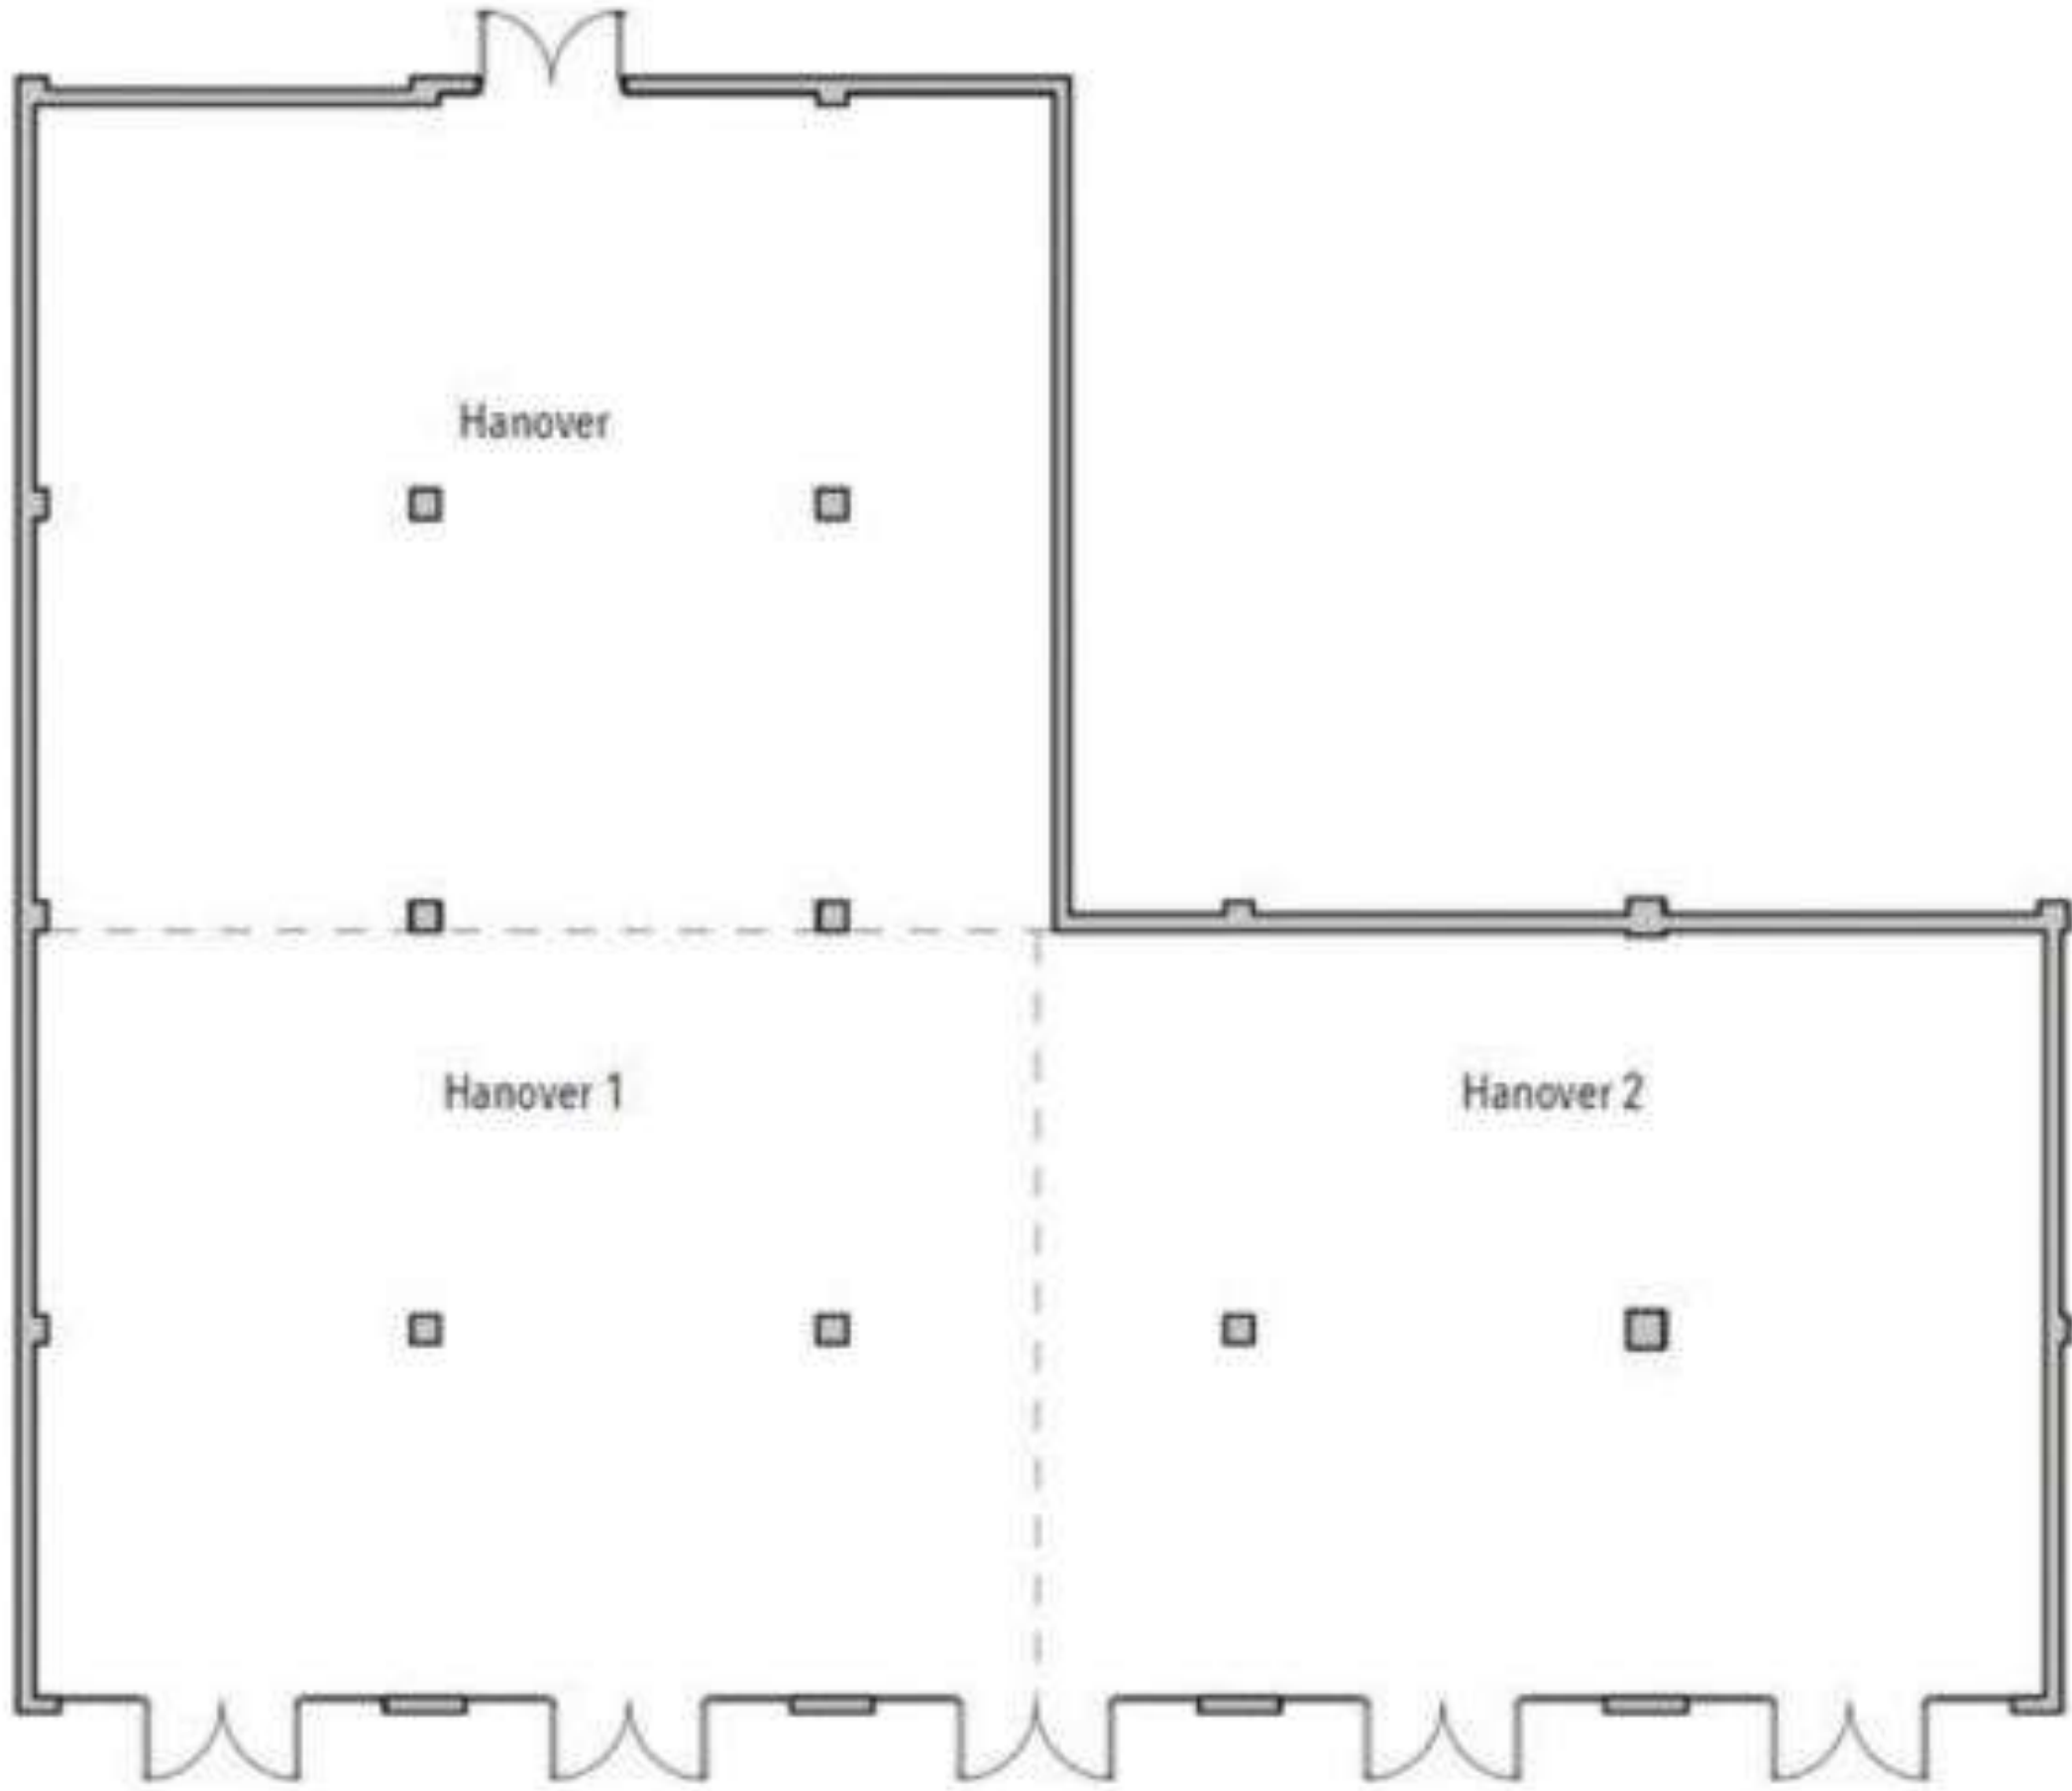

■ GRAND PALLADIUM JAMAICA RESORT & SPA ■ GRAND PALLADIUM LADY HAMILTON RESORT & SPA

PALLADIUM
HOTEL GROUP

PALLADIUMHOTELGROUP.COM

HOTEL MAP

ROOMS

ROOMS

MEETING ROOMS

MEASUREMENTS – MEETING ROOMS

ROOMS	M ²	WIDE (M)	LENGHT (M)	HEIGHT (M)
HANNOVER	99	11,27	8,9	3,73
HANNOVER 1	103	11	9,3	3,73
HANNOVER 2	127	13,60	9,3	3,73
HANNOVER 3 (1+2)	230	24,60	9,3	3,73
HANNOVER 4 (HANNOVER + 1)	246	18	13,60	3,73
HANNOVER 5 (HANNOVER + 1 + 2)	349	28	17	3,73
BALLROOM	382	19,80	19,26	