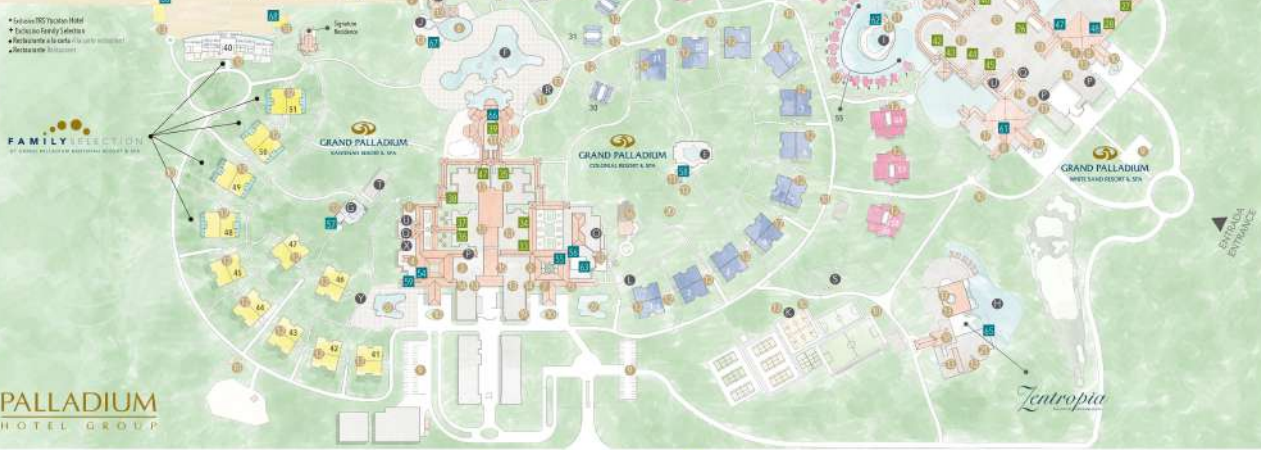

TRS HOTELS
GRAND PALLADIUM HOTELS & RESORTS
RIVIERA MAYA, MÉXICO

- Oca Tuna Sports Bar ●
- PTC Beach Bar ●
- Helix Healthy Bar ●
- El Gran Ajol Pool Bar ●
- Bar La Olla ●
- Beach Bar The Sun & Coffee ●
- Pool Bar White Sand ●
- Bar La Playa ●

PALLADIUM
HOTEL GROUP

PALLADIUMHOTELGROUP.COM

■ GRAND PALLADIUM KINTERAH RESORT & SPA
■ FAMILY SELECTION
■ GRAND PALLADIUM COLONIAL RESORT & SPA
■ GRAND PALLADIUM WHITE SAND RESORT & SPA
■ TRS YUCATAN HOTEL