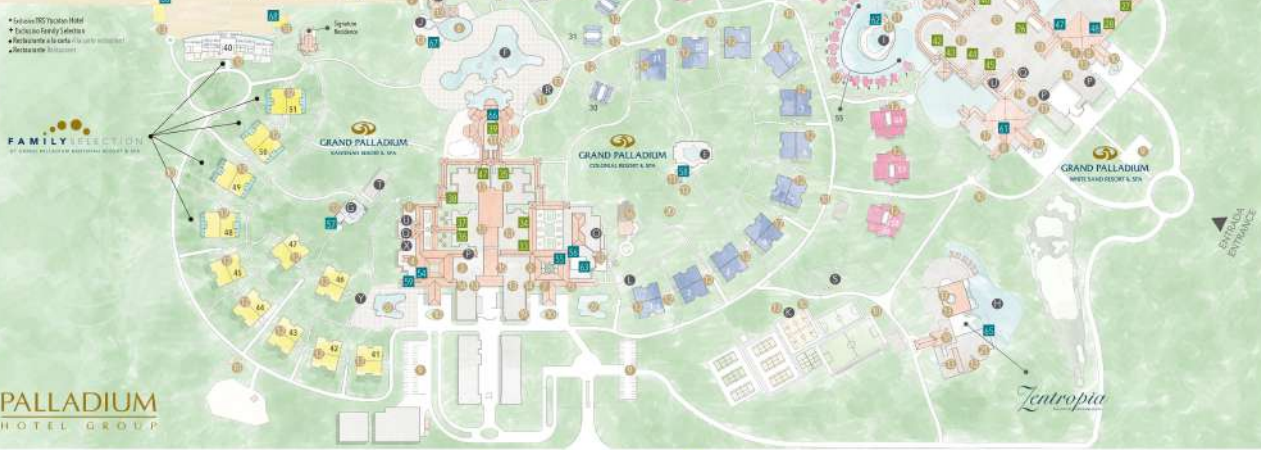

TRS HOTELS
GRAND PALLADIUM HOTELS & RESORTS
RIVIERA MAYA, MÉXICO

- Oca Time Sports Bar ●
- PTC Beach Bar ●
- Helix Healthy Bar ●
- El Gran Ajol Pool Bar ●
- Bar La Olla ●
- Beach Bar The Sun & Coffee ●
- Pool Bar White Sand ●
- Bar La Playa ●

PALLADIUM
HOTEL GROUP

PALLADIUMHOTELGROUP.COM

■ GRAND PALLADIUM KANTERAH RESORT & SPA
■ FAMILY SELECTION
■ GRAND PALLADIUM COLONIAL RESORT & SPA
■ GRAND PALLADIUM WHITE SAND RESORT & SPA
■ TRS YUCATAN HOTEL