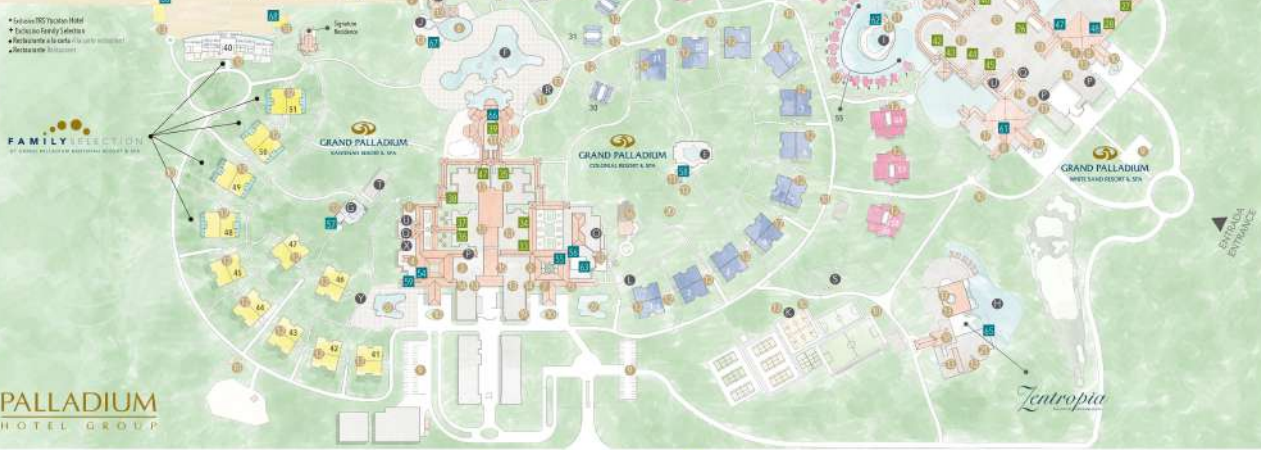

TRS HOTELS
GRAND PALLADIUM HOTELS & RESORTS
RIVIERA MAYA, MÉXICO

- Oca Tuna Sports Bar ●
- PTC Beach Bar ●
- Helix Healthy Bar ●
- El Gran Ajol Pool Bar ●
- Bar La Olla ●
- Beach Bar The Sun & Coffee ●
- Pool Bar White Sand ●
- Bar La Playa ●

PALLADIUM
HOTEL GROUP

PALLADIUMHOTELGROUP.COM

■ GRAND PALLADIUM KANTERAH RESORT & SPA
■ FAMILY SELECTION
■ GRAND PALLADIUM COLONIAL RESORT & SPA
■ GRAND PALLADIUM WHITE SAND RESORT & SPA
■ TRS YUCATAN HOTEL