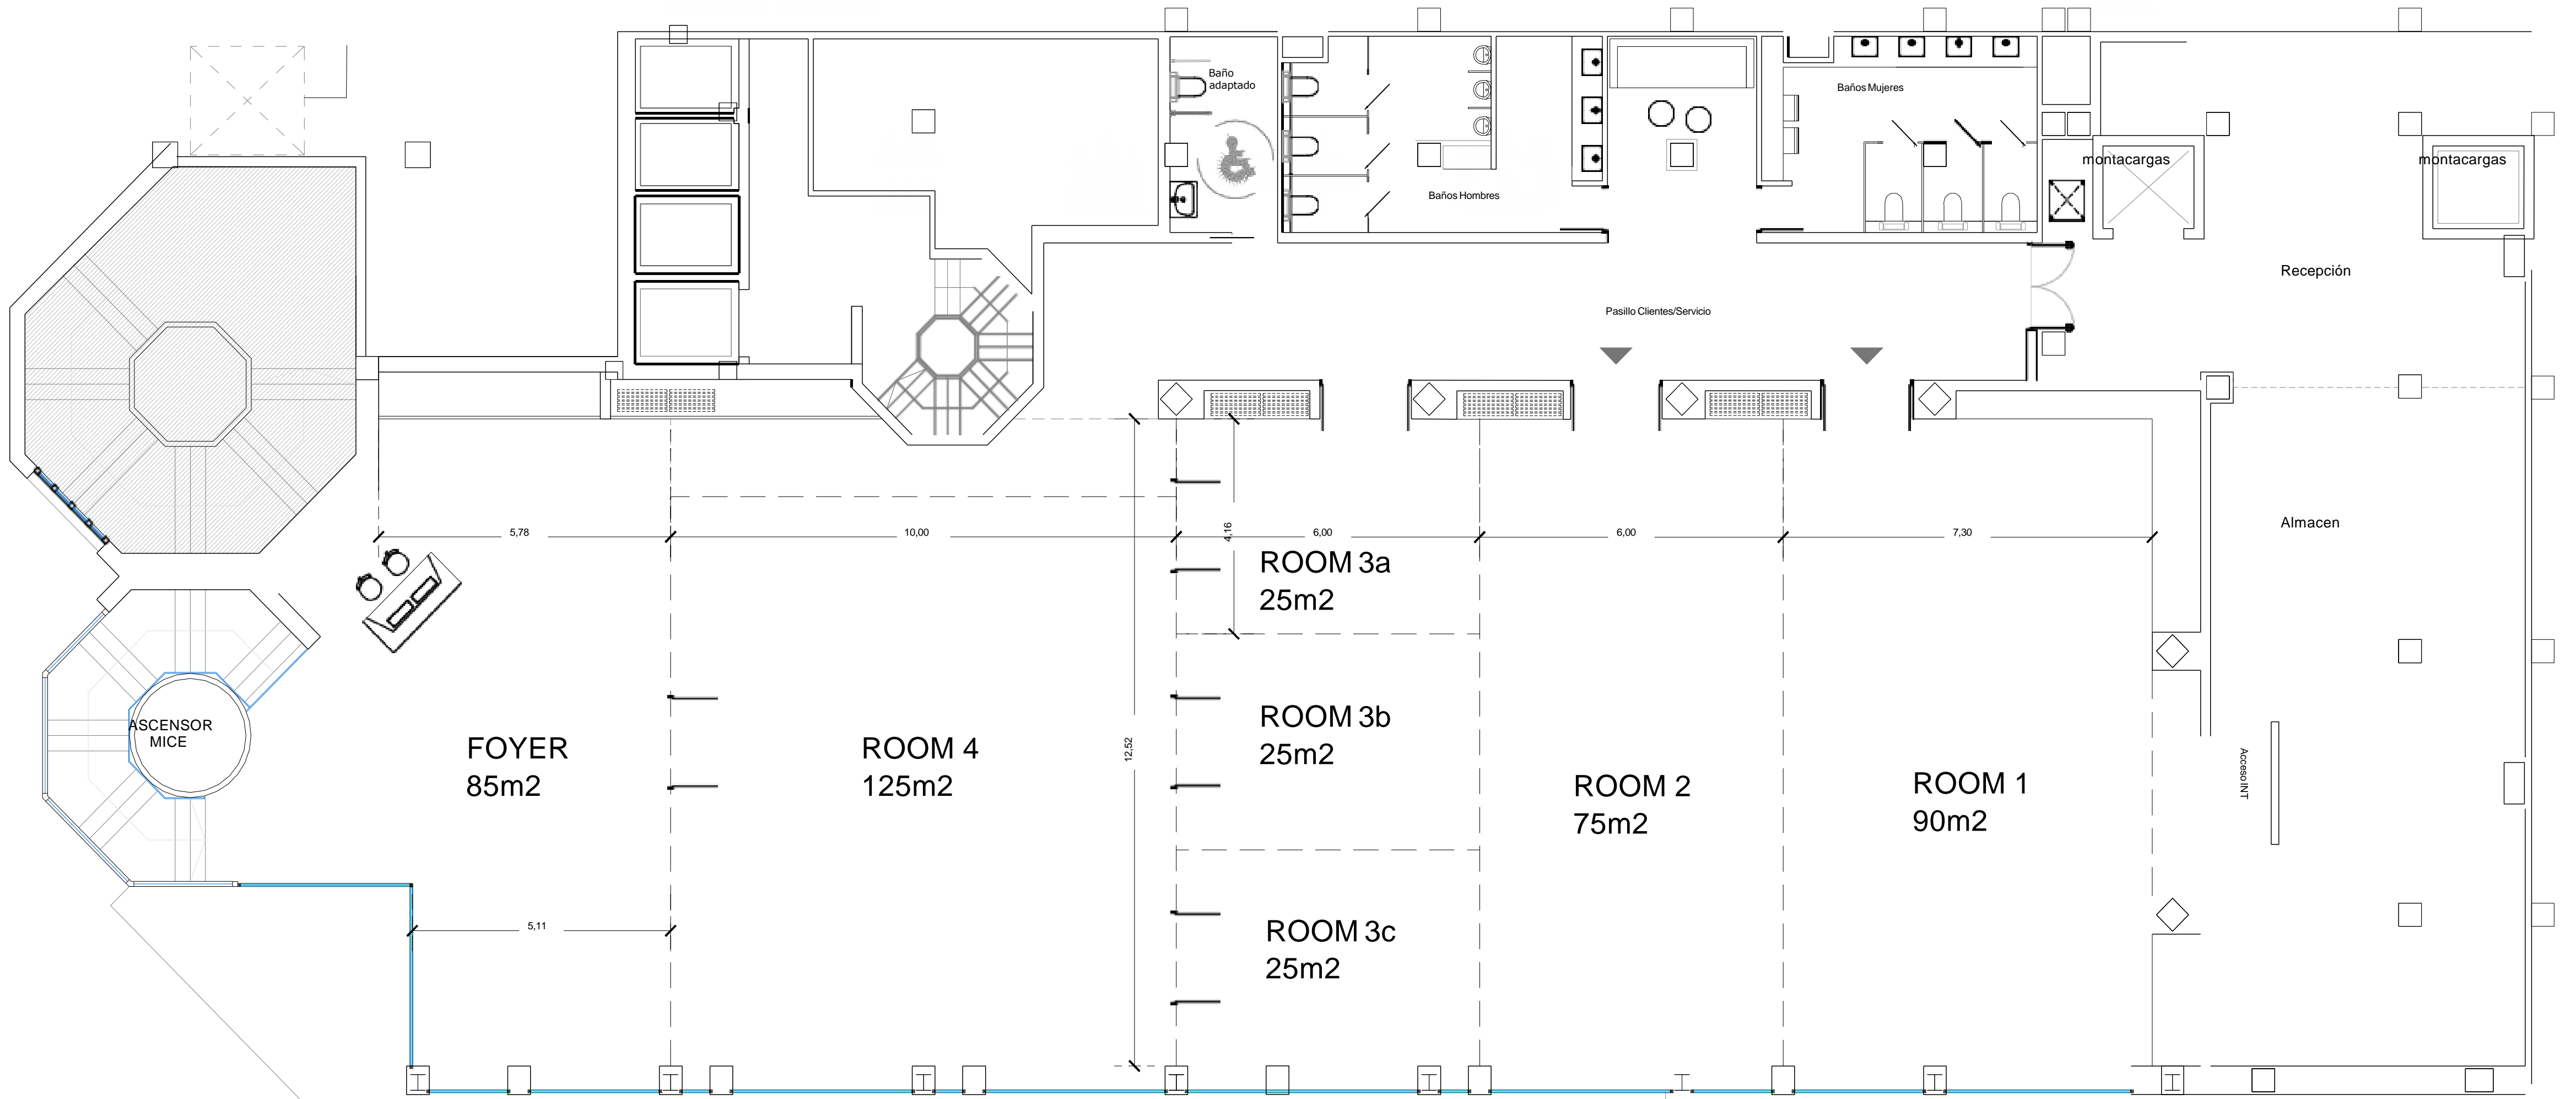

Hall Specifications

HALL	SIZE M²	SIZE FT²	THEATER	CLASSROOM	U-SHAPED	BOARDROOM	BANQUET	COCKTAIL	WIDE m	LENGTH m	HEIGHT m	DAYLIGHT	EQUIPMENT
ROOM 1 – IBIZA	90	969	80	36	24	24	40	90	7,30	12,52	TBC	Y	TBC
ROOM 2 – IBOSIM	75	807	64	30	22	18	30	75	6,00	12,52	TBC	Y	TBC
ROOM 3 – YEBISAH	75	807	64	30	22	18	30	75	6,00	12,52	TBC	Y	TBC
ROOM 4 – EBUSUS	125	1345	126	60	24	24	70	125	10,00	12,52	TBC	Y	TBC
ROOMS 1+2+3+4 - TANIT	365	3929	350	204	-	-	250	380	29,30	12,52	TBC	Y	TBC
ROOMS 1+2+3	240	2583	260	132	-	-	120	240	19,30	12,52	TBC	Y	TBC
ROOMS 2+3+4	275	2960	256	144	-	-	180	275	22,00	12,52	TBC	Y	TBC
ROOMS 1+2	165	1776	160	84	42	36	90	165	13,30	12,52	TBC	Y	TBC
ROOMS 2+3	150	1615	144	70	33	30	70	150	12,00	12,52	TBC	Y	TBC

- WI-FI
- SUNLIGHT
- SCREENS AND PROJECTORS
- AUDIO SYSTEM
- CAR & PRODUCT LAUNCHES
- INCENTIVES
- CONFERENCES

Hall Floor Plans